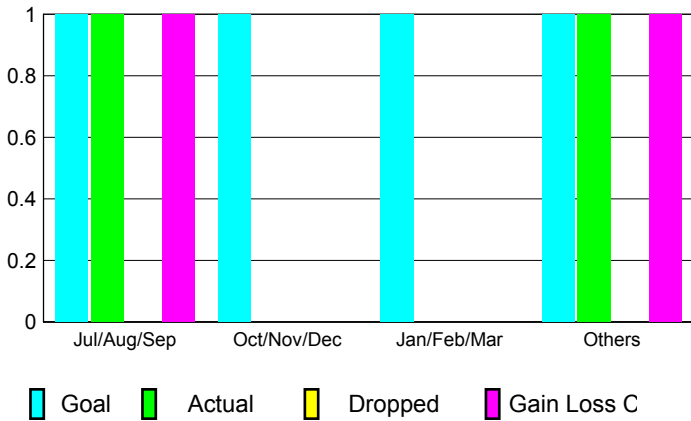

GMT: **Pedro Marrello**

Location: **ARGENTINA**

GMT CA: **3**

CLUBS

Month	New Club Goal	Actual New Clubs	Actual Dropped Clubs	Gain/Loss of Clubs
2012-2013				
Jul/Aug/Sep	1	1	0	1
Oct/Nov/Dec	1	0	0	0
Jan/Feb/Mar	1	0	0	0
Apr/May/June	1	1	0	1
Totals	4	2	0	2

Club Results 2012-2013

Goal, New, Dropped, Gain/Loss

YTD Status Quo Clubs 2012-2013

Status Quo Clubs Compared to Status Quo Members

Club Gain/Loss 2012-2013

MEMBERSHIP

Month	Net Memb Goal	Actual New Memb	Actual Dropped Memb	Gain/Loss of Memb
2012-2013				
Jul/Aug/Sep	35	45	37	8
Oct/Nov/Dec	35	25	35	-10
Jan/Feb/Mar	35	11	26	-15
Apr/May/June	35	78	53	25
Totals	140	159	151	8