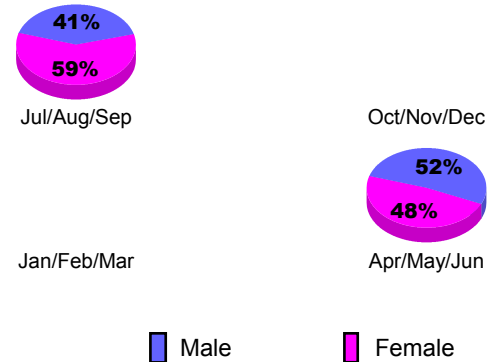

Club Results 2012-2013

Goal, New, Dropped, Gain/Loss

YTD Status Quo Clubs 2012-2013

Status Quo Clubs Compared to Status Quo Members

Club Gain/Loss 2012-2013

MEMBERSHIP

Month	Net Memb Goal	Actual New Memb	Actual Dropped Memb	Gain/Loss of Memb
2012-2013				
Jul/Aug/Sep	35	45	37	8
Oct/Nov/Dec	35	25	35	-10
Jan/Feb/Mar	35	11	26	-15
Apr/May/June	35	78	53	25
Totals	140	159	151	8

Membership Results 2012-2013

Goal, New, Dropped, Gain/Loss

Gender Comparison 2012-2013

Membership Gain/Loss 2012-2013