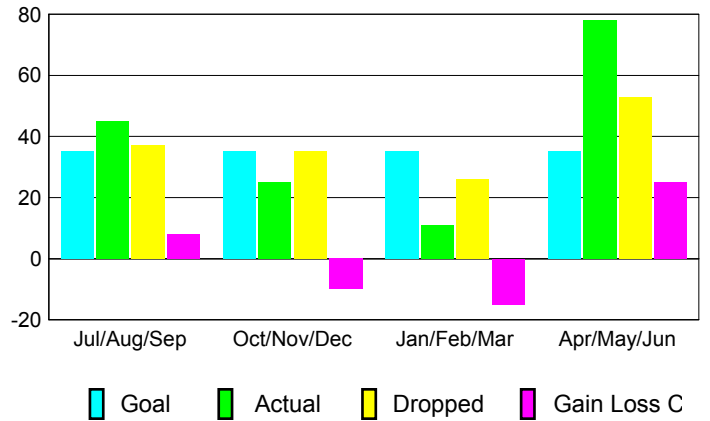

GMT: **Pedro Marrello**

Location: **ARGENTINA**

GMT CA: **3**

CLUBS

Month	New Club Goal	Actual New Clubs	Actual Dropped Clubs	Gain/Loss of Clubs
2012-2013				
Jul/Aug/Sep	1	1	0	1
Oct/Nov/Dec	1	0	0	0
Jan/Feb/Mar	1	0	0	0
Apr/May/June	1	1	0	1
Totals	4	2	0	2

Club Results 2012-2013

Goal, New, Dropped, Gain/Loss

YTD Status Quo Clubs 2012-2013

Status Quo Clubs Compared to Status Quo Members

Club Gain/Loss 2012-2013

MEMBERSHIP

Month	Net Memb Goal	Actual New Memb	Actual Dropped Memb	Gain/Loss of Memb
2012-2013				
Jul/Aug/Sep	35	45	37	8
Oct/Nov/Dec	35	25	35	-10
Jan/Feb/Mar	35	11	26	-15
Apr/May/June	35	78	53	25
Totals	140	159	151	8

Membership Results 2012-2013

Goal, New, Dropped, Gain/Loss

Gender Comparison 2012-2013

Membership Gain/Loss 2012-2013